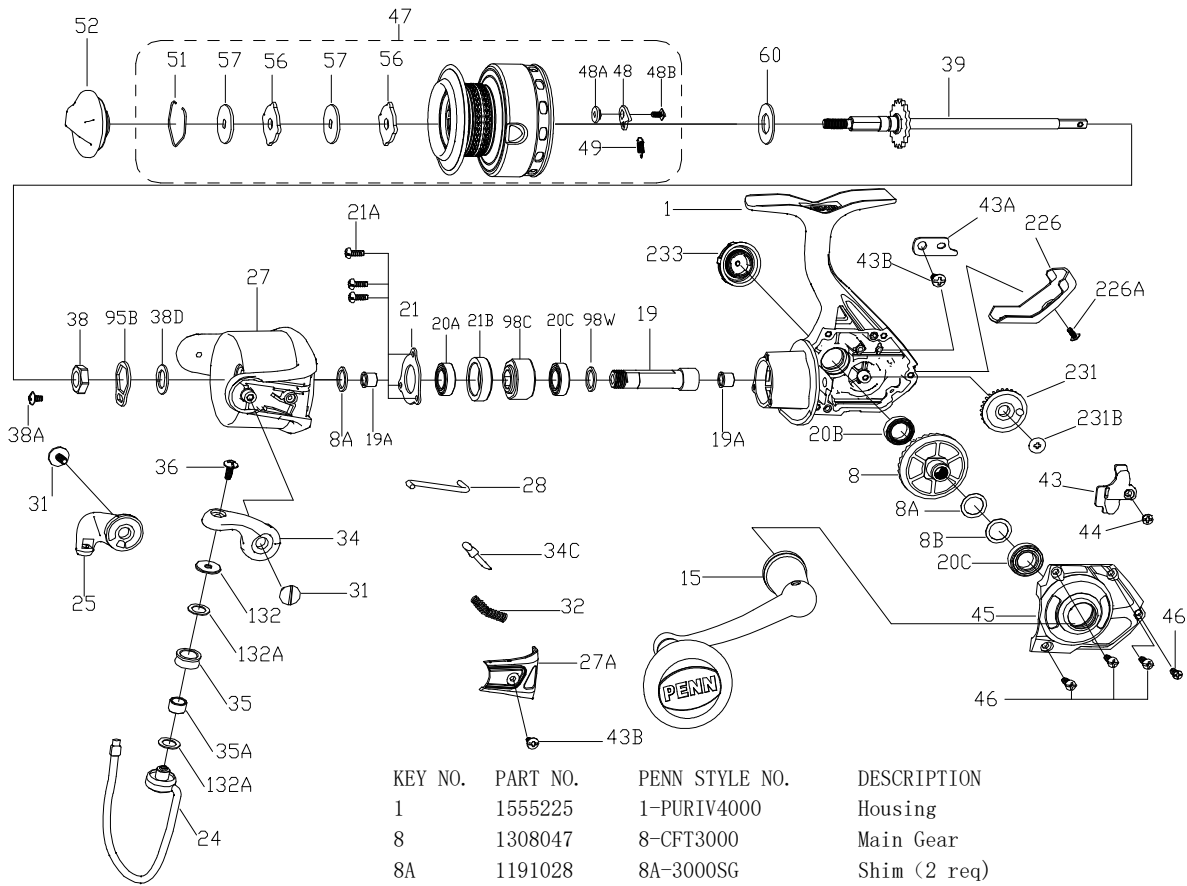

PARTS LIST FOR MODEL AS PURIV4000

KEY NO.	PART NO.	PENN STYLE NO.	DESCRIPTION
1	1555225	1-PURIV4000	Housing
8	1308047	8-CFT3000	Main Gear
8A	1191028	8A-3000SG	Shim (2 req)
8B	1485199	8B-PURIII3000	Shim B
15	1555219	15-PURIV3000	Handle Assembly
19	1485212	19-PURIII3000	Pinion Gear
19A	1191252	19A-3000SG	Bushing(2 req)
20A	1308051	20A-CFT3000	Ball Bearing
20B	1211610	20D-5000BTL	Ball Bearing
20C	1308050	20-CFT3000	Ball Bearing (2 req)
21	1308052	21-CFT3000	Bearing Retainer
21A	1485211	21A-PURIII3000	Bearing Retainer Screw (3 req)
21B	1192648	21B-3000SG	Collar
24	1555223	24-PURIV4000	Bail Wire